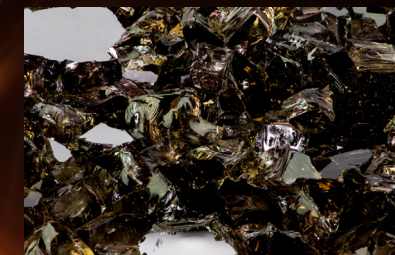

Fire glass is growing in popularity amongst designers, landscapers, architects and home owners alike. Our modern versatile assortment of colors illuminates your interior's or exterior's ambiance. Increase the visual look of your fireplace or fire pit by giving it a custom and vibrant finish.

▲ Q-JR-10  
Jade

▲ Q-GRR-10  
Goldrush

▲ Q-CBR-10  
Caribbean Blue

▲ Q-BLR-10  
Blue Lagoon

▲ Q-SR-10  
Sapphire

## ¼ INCH NON-REFLECTIVE COLLECTION

▲ Q-G-10  
Gunmetal

▲ Q-B-10  
Bronze

▲ Q-C-10  
Copper

▲ Q-CB-10  
Caribbean Blue

▲ Q-CI-10  
Crystal Ice

## ½ INCH FIREGLASS COLLECTION

▲ H-MBR-10  
Midnight Black Reflective

▲ H-BR-10  
Bronze Reflective

▲ H-CR-10  
Copper Reflective

▲ H-CI-10  
Crystal Ice

▲ H-PR-10  
Platinum Reflective

▲ H-GRR-10  
Goldrush Reflective